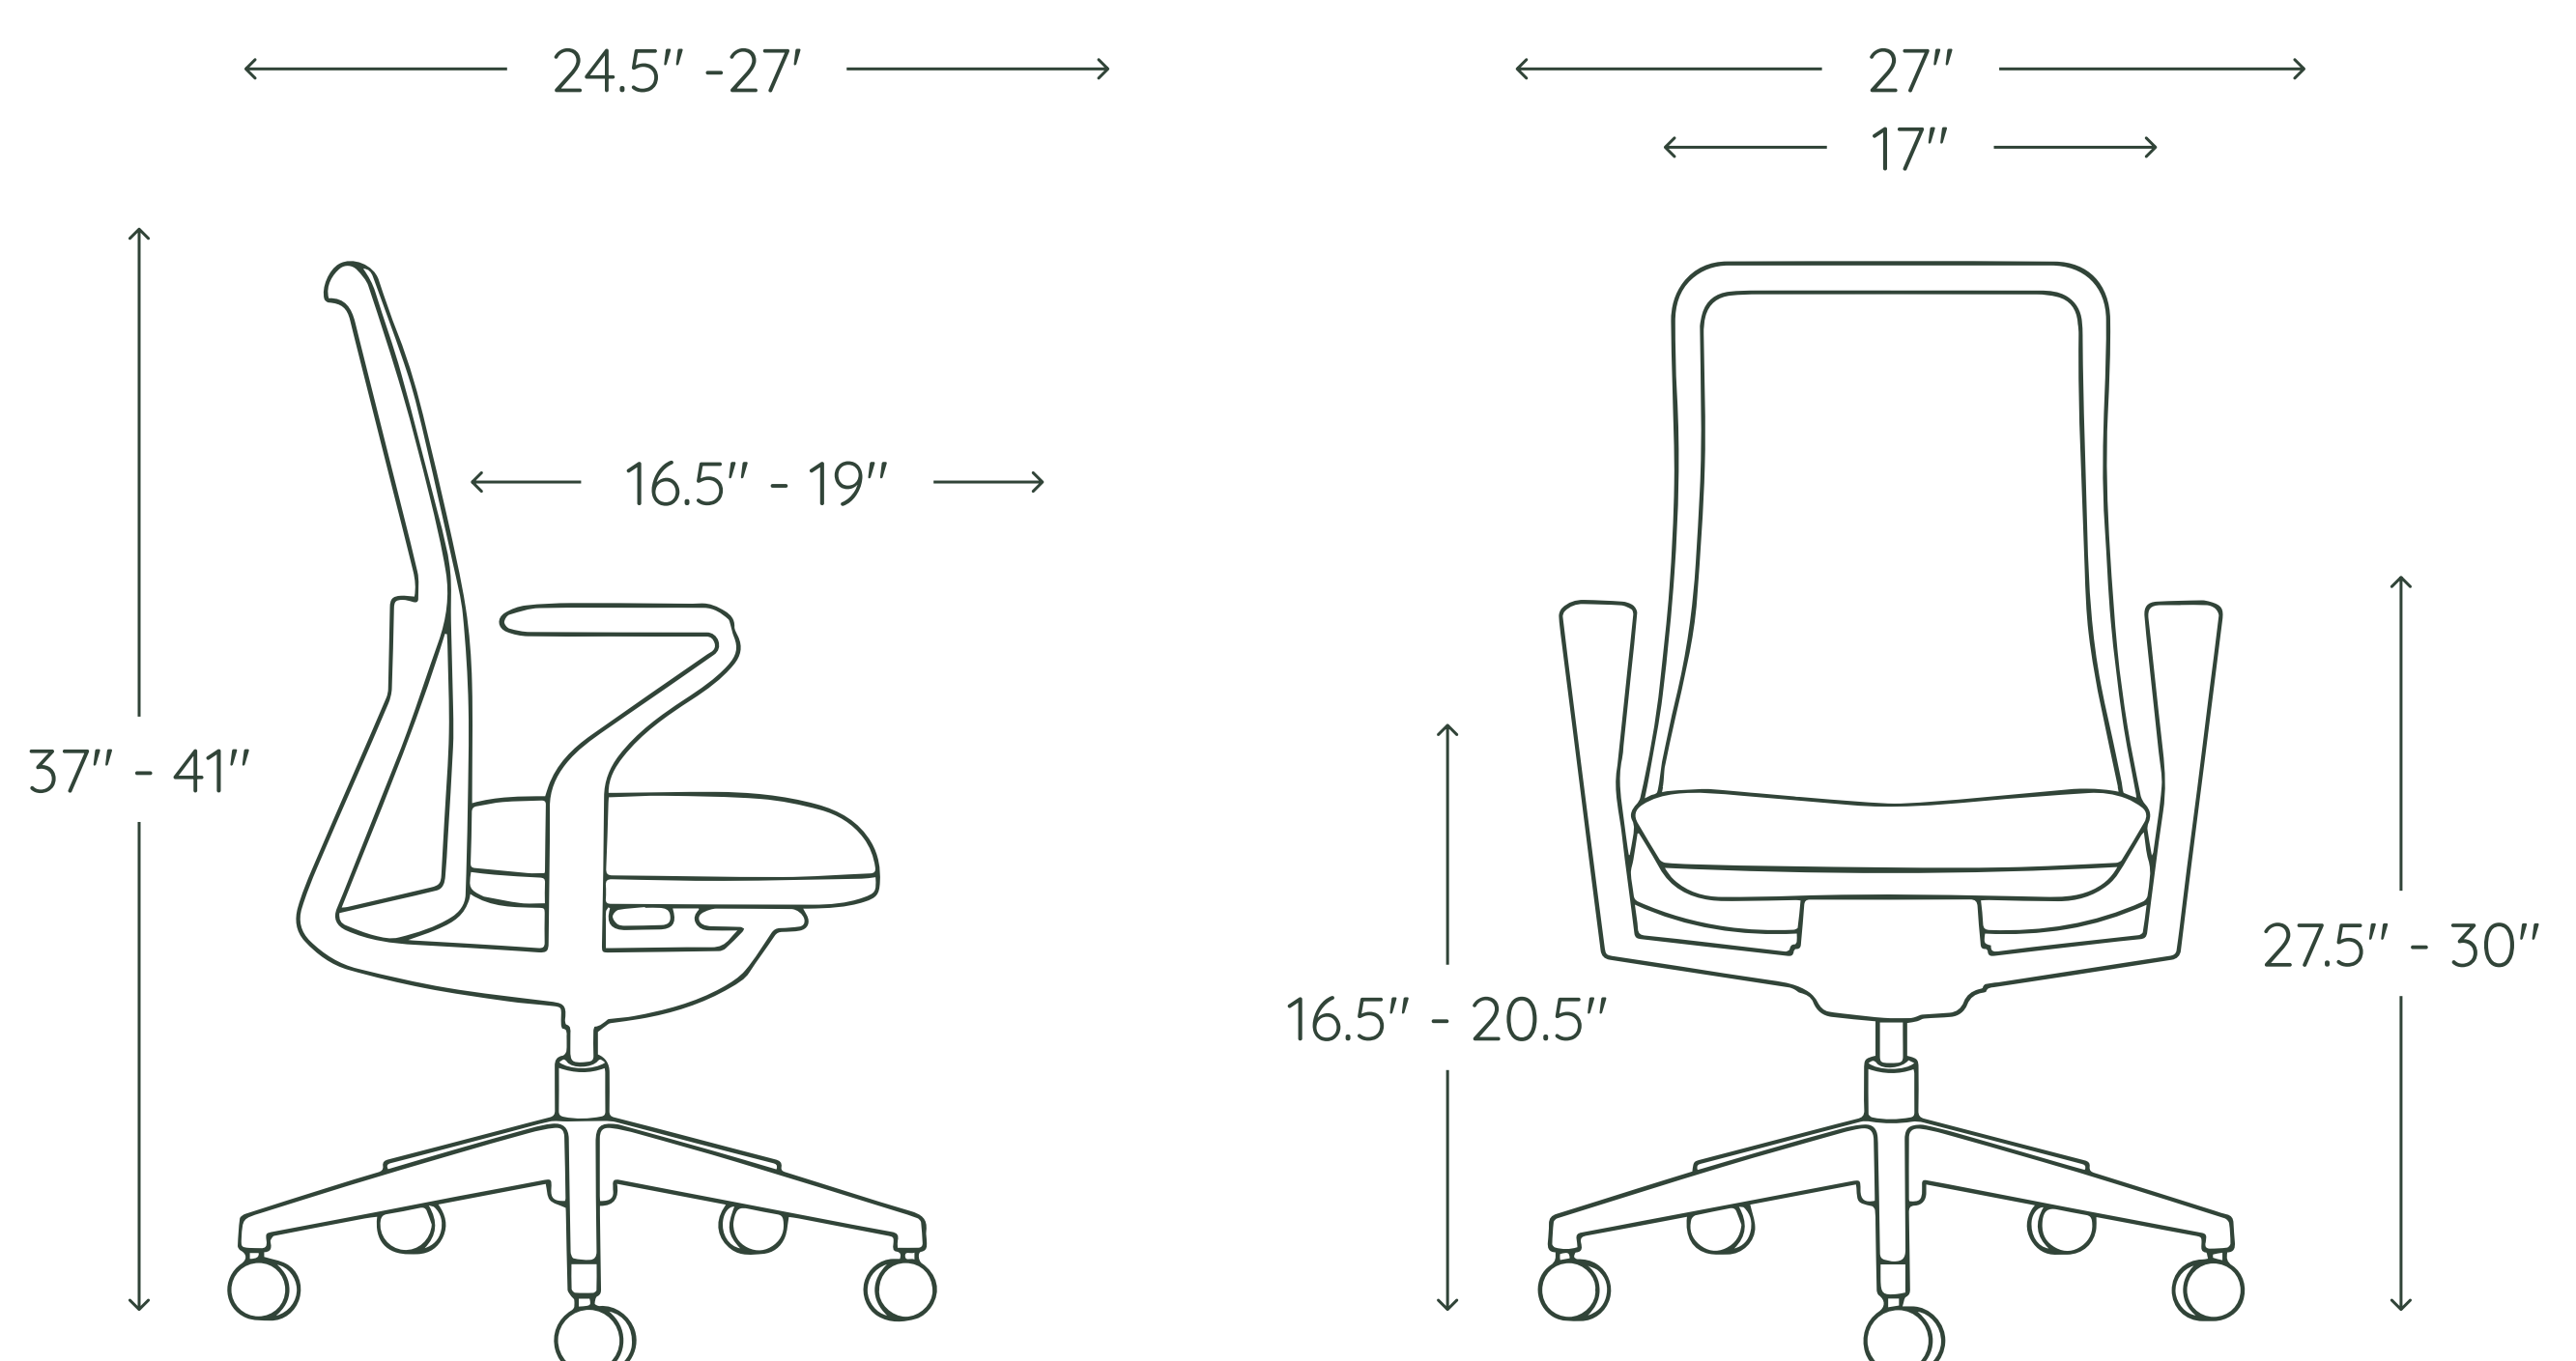

## SPECIFICATIONS

|                                 |                           |
|---------------------------------|---------------------------|
| Overall: 27"W x 27"D x 37"-41"H | Armrest height: 27.5"-30" |
| Chair height: 37"-41"           | Tilt range: 20°           |
| Seat height: 16.5"-20.5"        | Max capacity: 275 lbs     |
| Seat depth: 16.5"-19"           | Assembled weight: 40 lbs  |