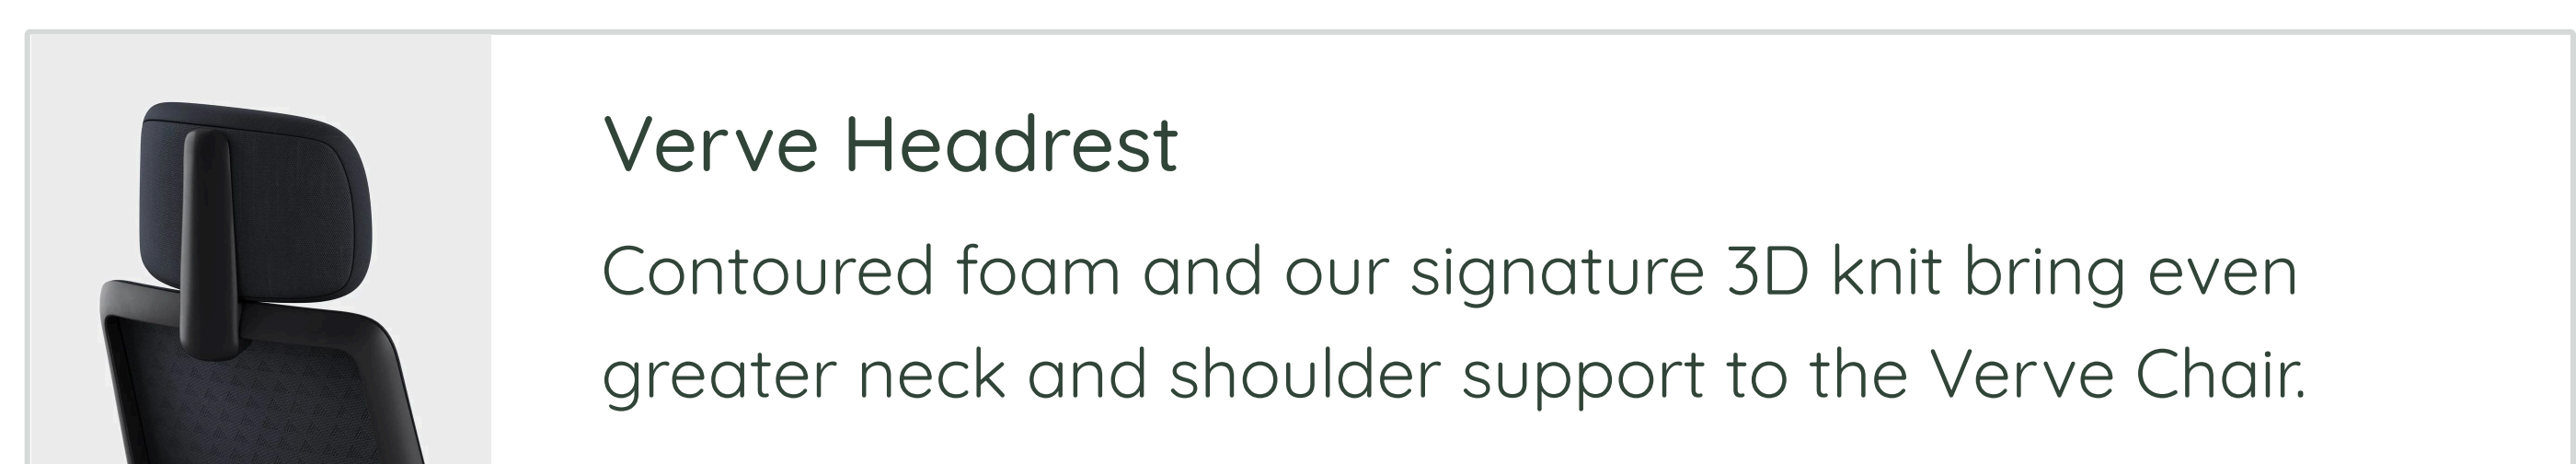

OPTIONAL ADD ONS