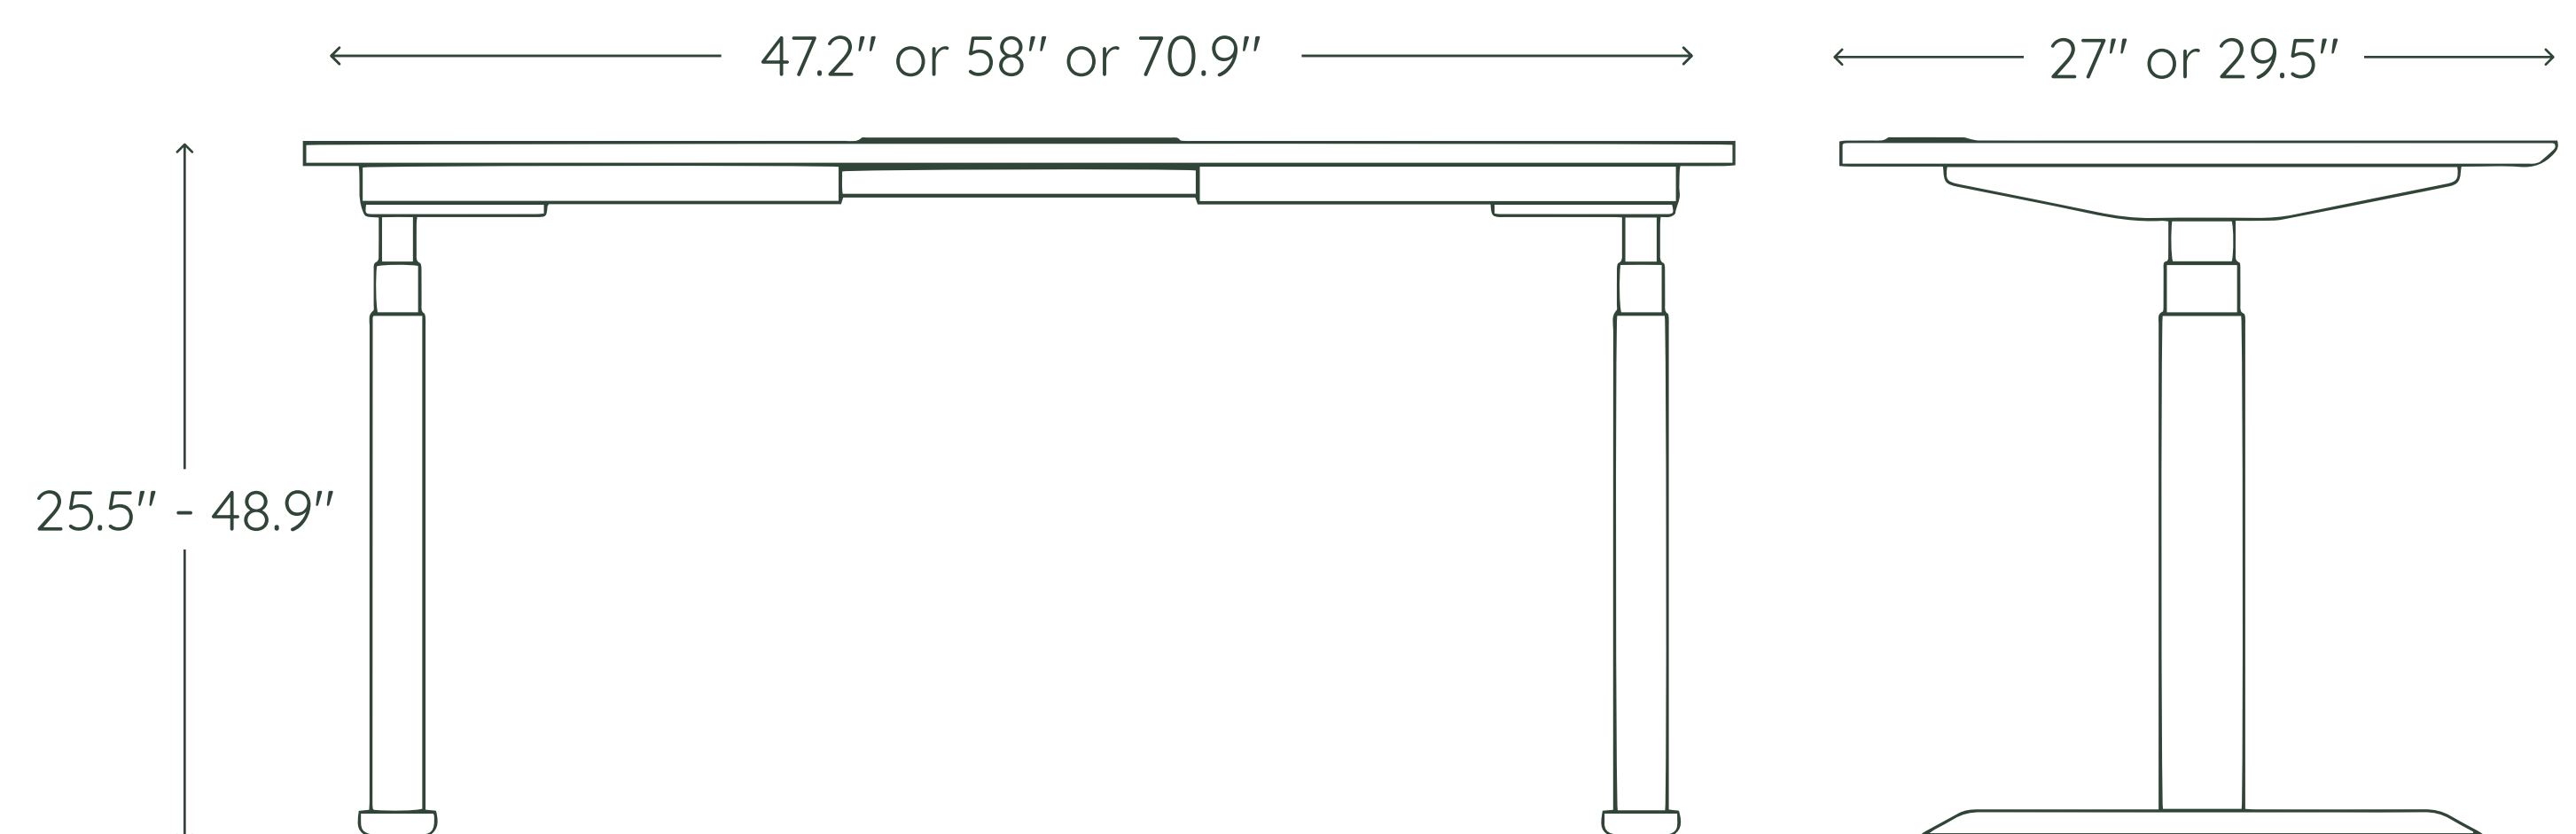

TOP COLORS

BASE COLORS

SPECIFICATIONS

48x27: 47.2"W x 27"D x 25.5-48.9"H **Lift range:** 23" (25.5-48.9")

58x27: 58"W x 27"D x 25.5-48.9"H **Memory:** 2 presets

71x30: 70.9"W x 29.5"D x 25.5-48.9"H **Operating speed:** 1.3in/s