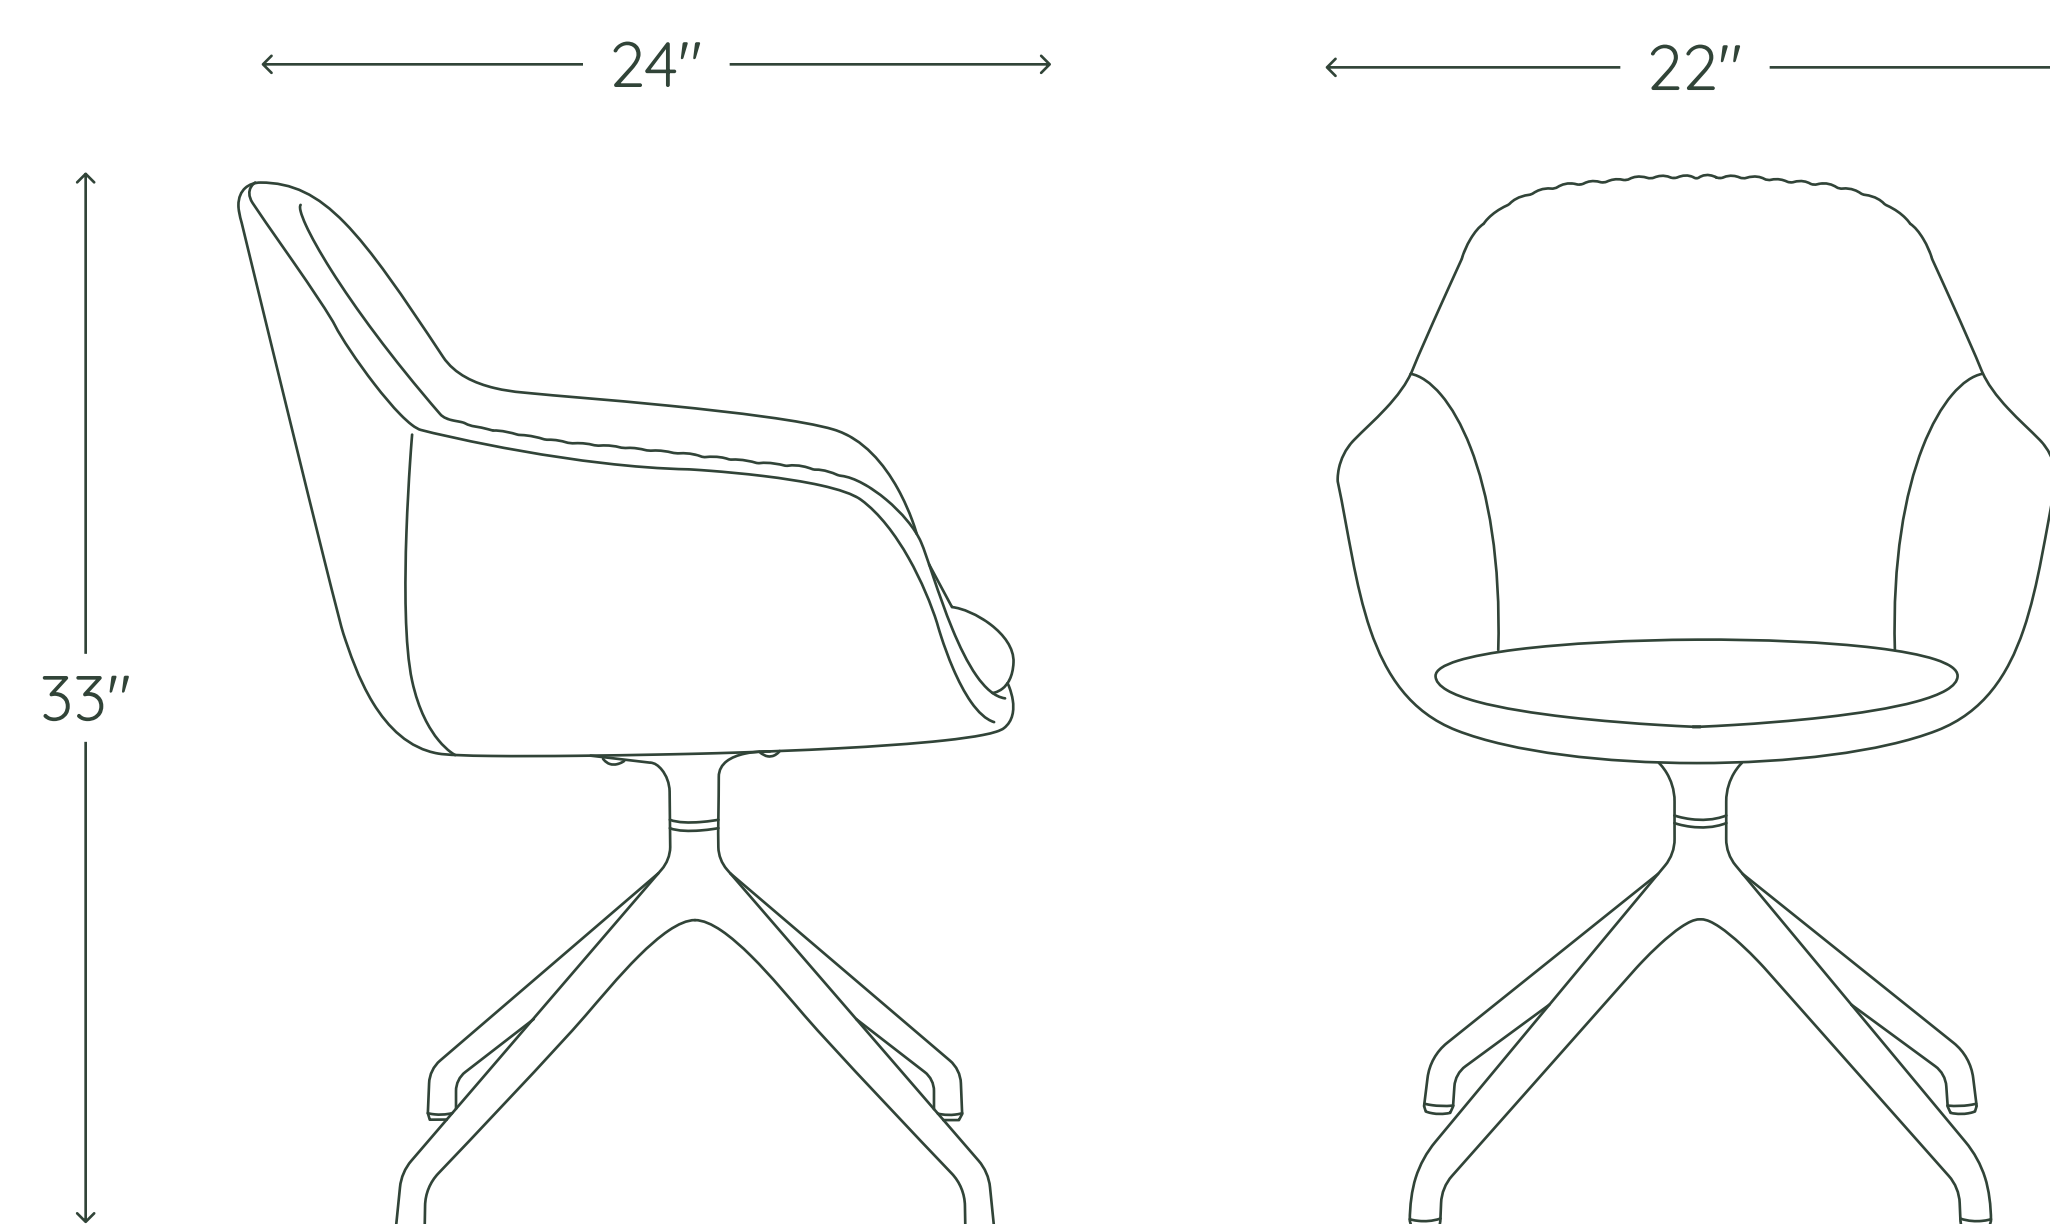

# Guest Chair (Open Box)

## OVERVIEW

Make a great first impression with the Branch Guest Chair. Modern lines meet playful colors and a swiveling base to create a beautiful and practical accent for reception areas, casual meeting rooms and lounge space.

## SPECIFICATIONS

**Overall:** 22"W x 24"D x 33"H

**Max capacity:** 275 lbs

**Assembled weight:** 40 lbs