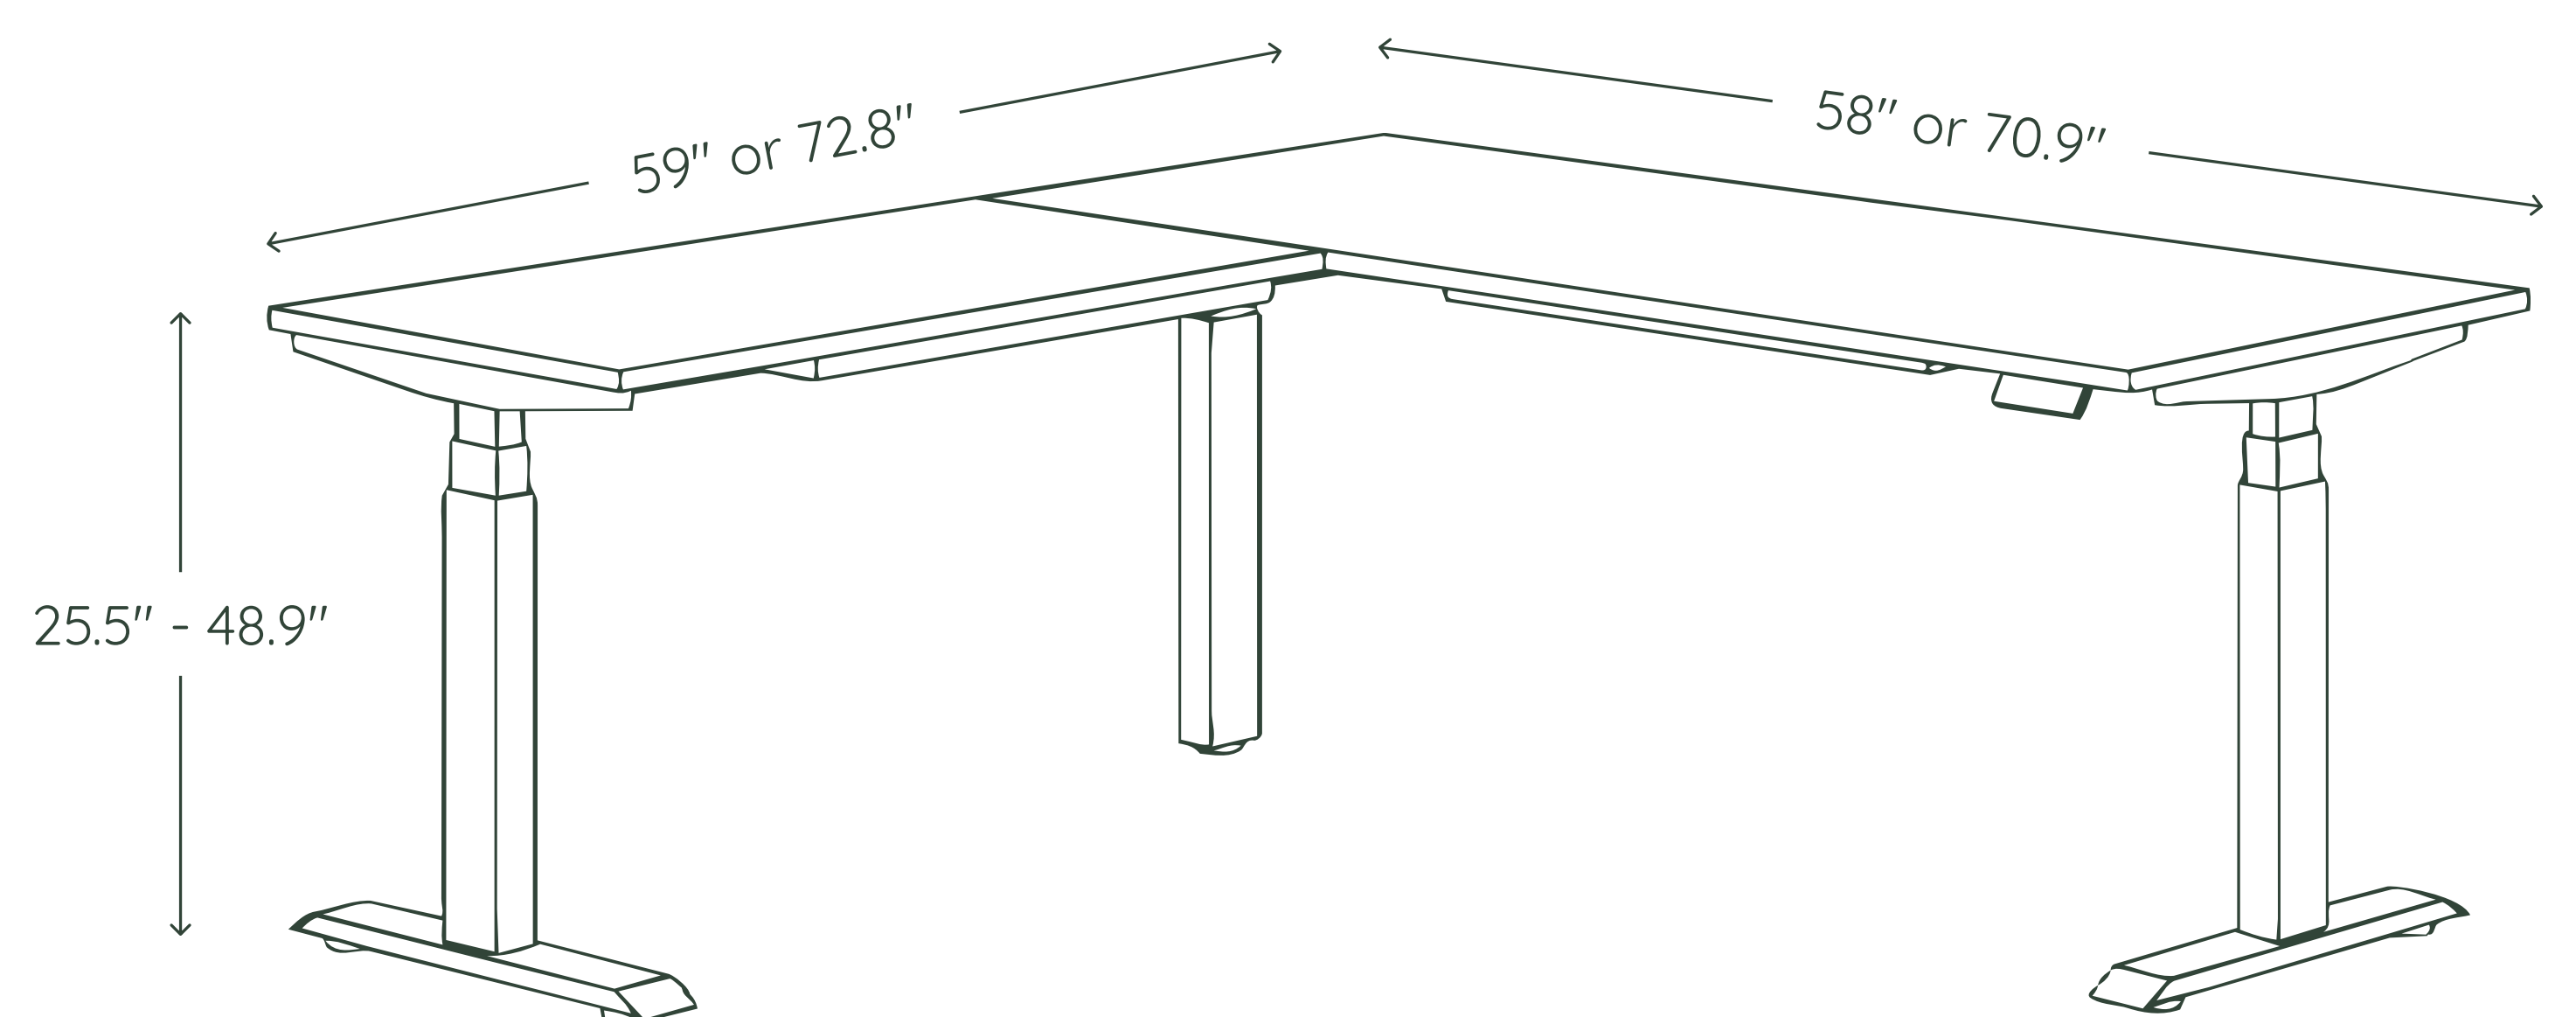

## OVERVIEW

The L-Standing Desk is for spacious home offices and workdays that fill it. Two connected surfaces rise and fall together across 23" of adjustment. Built-in Bluetooth pairs with the Branch Ergonomics app to track your movement, set smart reminders, and expand your height presets.

## SPECIFICATIONS

58x27

Main: 58"W x 27"D x 25.5-48.9"H

Side: 32"W x 23.6"D x 25.5-48.9"H

71x30

Main: 70.9"W x 29.5"D x 25.5-48.9"H

Side: 43.3"W x 23.6"D x 25.5-48.9"H

Max capacity: 275 lbs