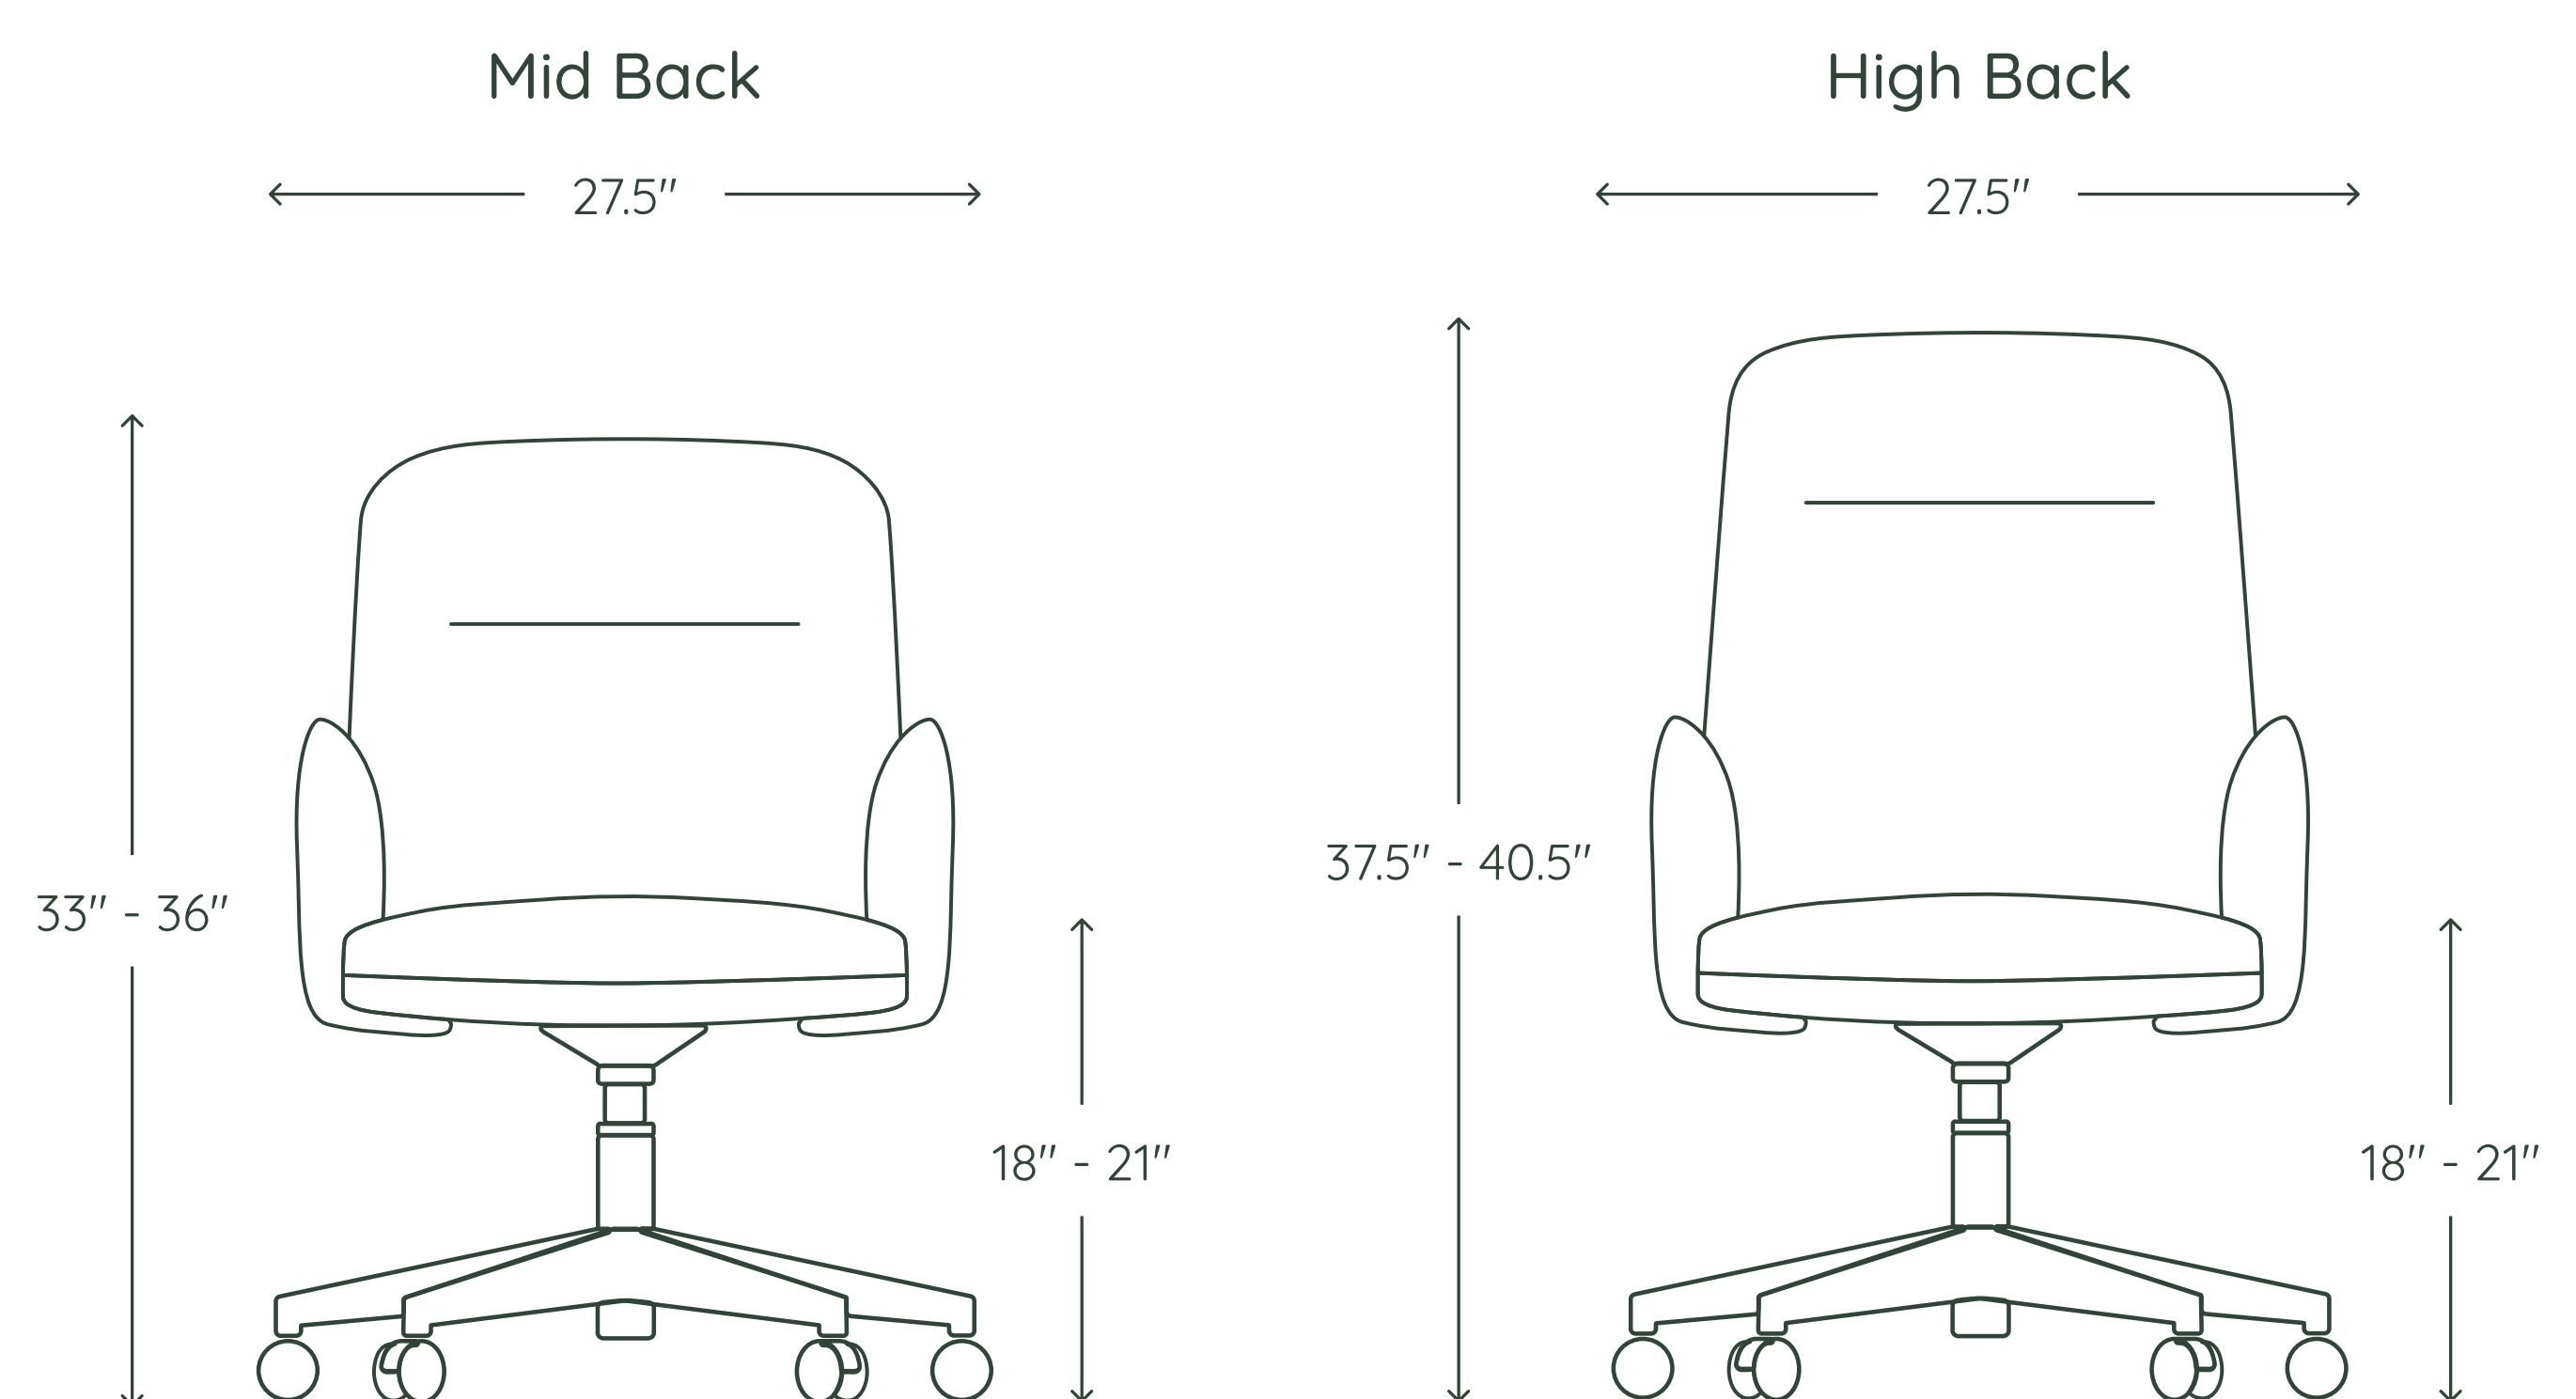

## SPECIFICATIONS

**Mid back:** 27.5"W x 27.5"D x 33"-36"H

**High back:** 27.5"W x 27.5"D x 37.5"-40.5"H

**Seat height:** 18"-21"

**Armrest height:** 24.7"-27.7"

**Tilt range:** 20° with tension adjustment, 3 lock positions

**Max capacity:** 275 lbs

**Assembled weight:** 41 lbs