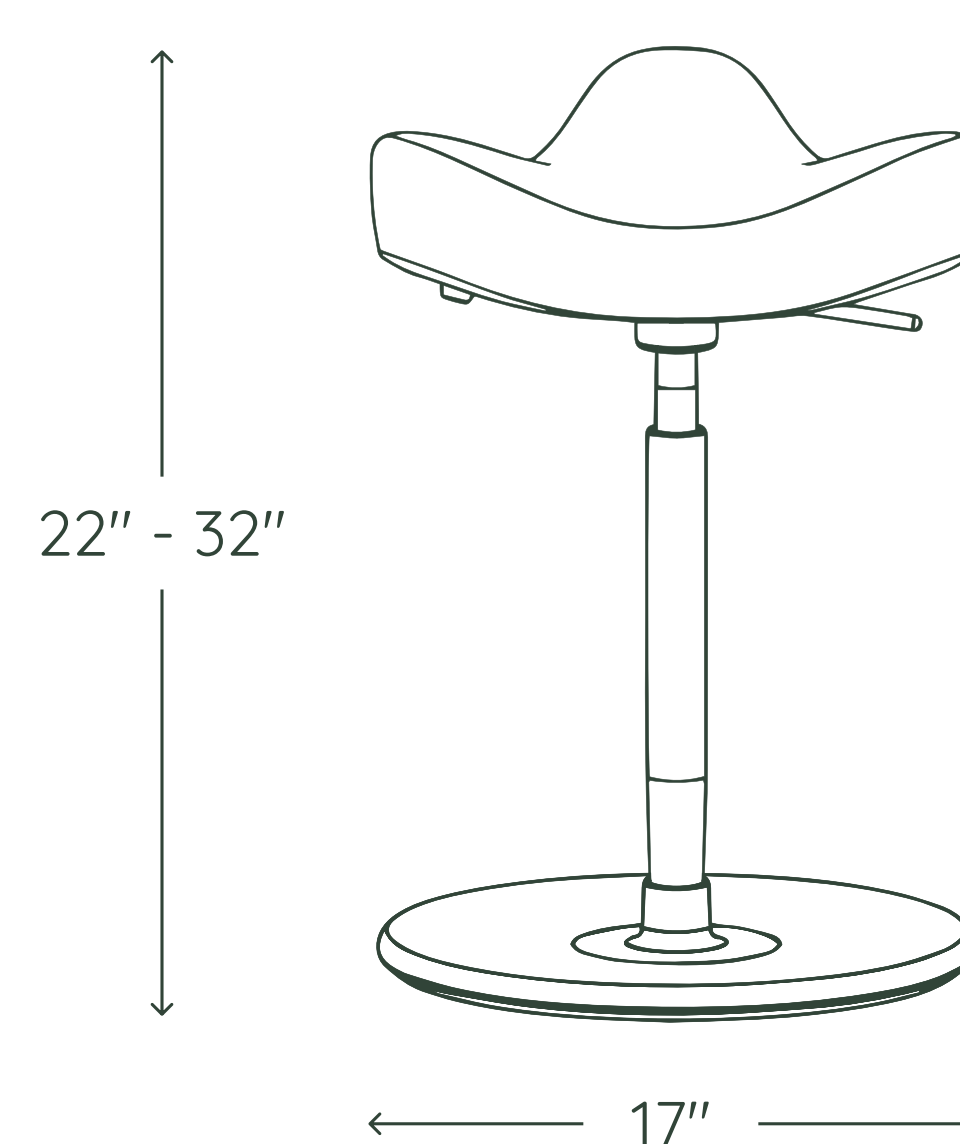

Ideal for workers who alternate between sitting and standing at work, short work sprints or a team touch base, and small nooks and dynamic workspaces.

The Move Stool is height-adjustable and features a base with an integrated rubber disk that makes it suitable for use on all kinds of surfaces, from tiles to wooden or carpeted floors.

COLORS

Black/
Natural Wood

Dark Gray/
Natural Wood

Dark Blue/
Natural Wood

Black/Black

SPECIFICATIONS

Overall: 17"W x 17"D x 22"-32"H

Base width: 16"

Seat height: 22"-32"

Max capacity: 330 lbs

Seat width: 17"

Assembled weight: 15 lbs

Branch